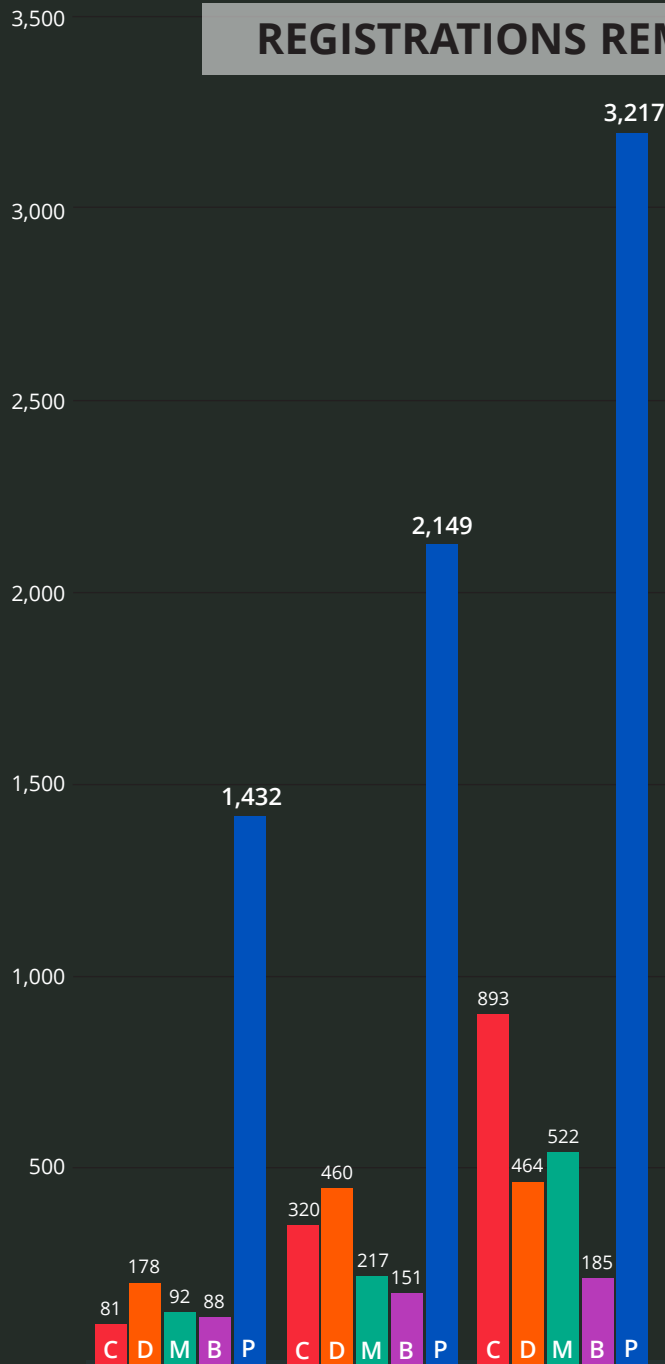

REGISTRATIONS REMOVED FROM THE VOTER ROLLS

THESE NUMBERS SUGGEST A SUCCESSFUL MOVED-VOTER DEREGISTRATION INITIATIVE

To-Date Chester Delaware Counties Alone Account for A Vast Percentage of De-Registrations:

35.24%

Add In Montgomery and Bucks Counties And the Collar Counties Altogether Account for More Than Half of De-Registrations:

53.70%

AND WE'RE STILL ONLY THREE WEEKS INTO THE CAMPAIGN

SEPTEMBER 9 SEPTEMBER 16 SEPTEMBER 23 SEPTEMBER 30 OCTOBER 7 OCTOBER 14 OCTOBER 21 OCTOBER 28 NOVEMBER 4